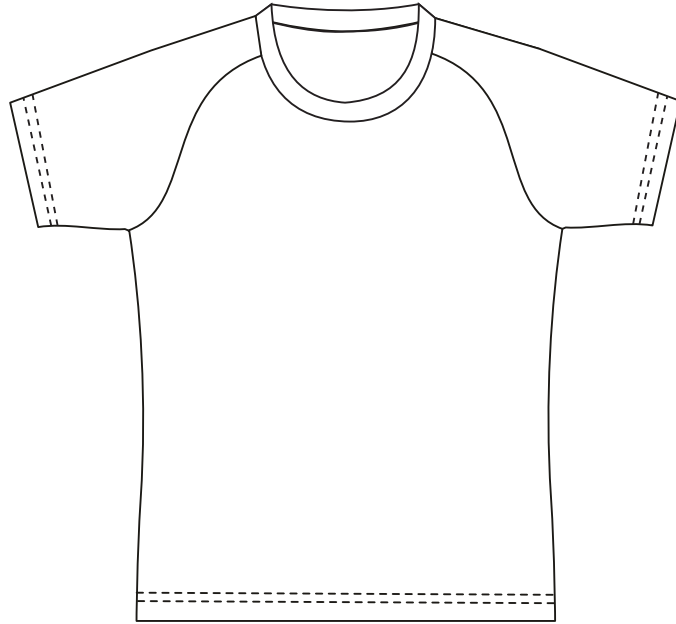

PATTERN NO: CP127 AF MEN'S RAGLAN SLEEVE SS TEE

Front

Back

***FILL ARTWORK INTO THE TEMPLATE.**

Mea.(cm)	Size available									
	XS	S	M	L	XL	2XL	3XL	4XL	5XL	6XL
CHEST CIRCUMFERENCE	105	110	115	120	125	130	135	140	145	150
CENTRAL BACK LENGTH	72	73	74	75	76	77	79	81	83	85