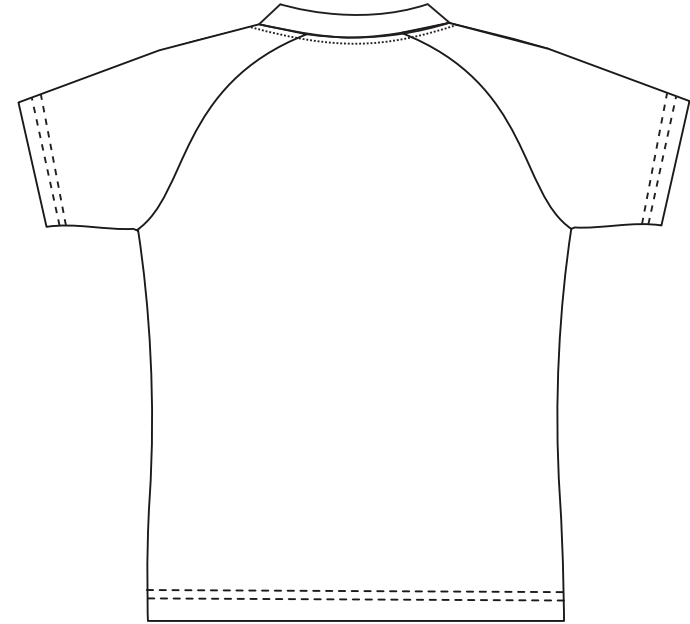

PATTERN NO: CP127 AF MEN'S RAGLAN SLEEVE SS TEE

Front

Back

***FILL ARTWORK INTO THE TEMPLATE.**

Mea.(cm)	Size available									
	XS	S	M	L	XL	2XL	3XL	4XL	5XL	6XL
CHEST CIRCUMFERENCE	105	110	115	120	125	130	135	140	145	150
CENTRAL BACK LENGTH	72	73	74	75	76	77	79	81	83	85