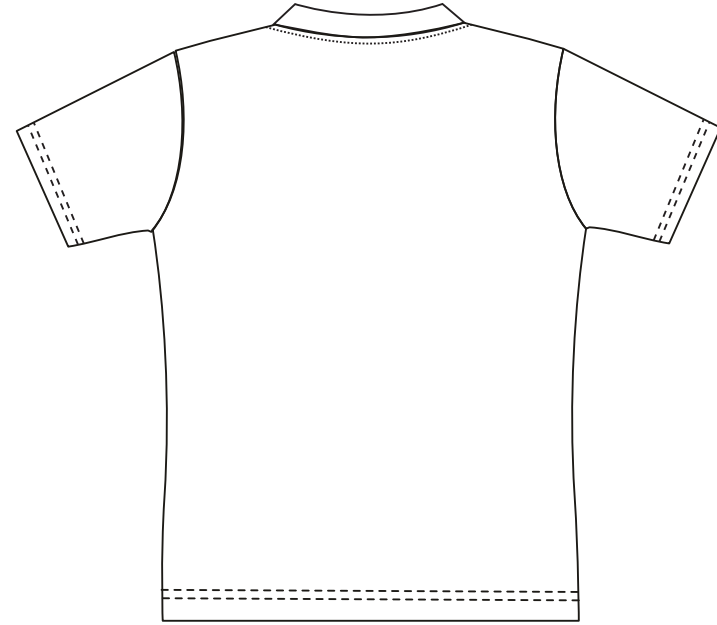

# PATTERN NO: CP127-AF MEN'S T SHIRT

*Front*

*Back*

**\*FILL ARTWORK INTO THE TEMPLATE.**

Mea.(cm)	Size available									
	XS	S	M	L	XL	2XL	3XL	4XL	5XL	6XL
CHEST CIRCUMFERENCE	105	110	115	120	125	130	135	140	145	150
CENTRAL BACK LENGTH	72	73	74	75	76	77	79	81	83	85