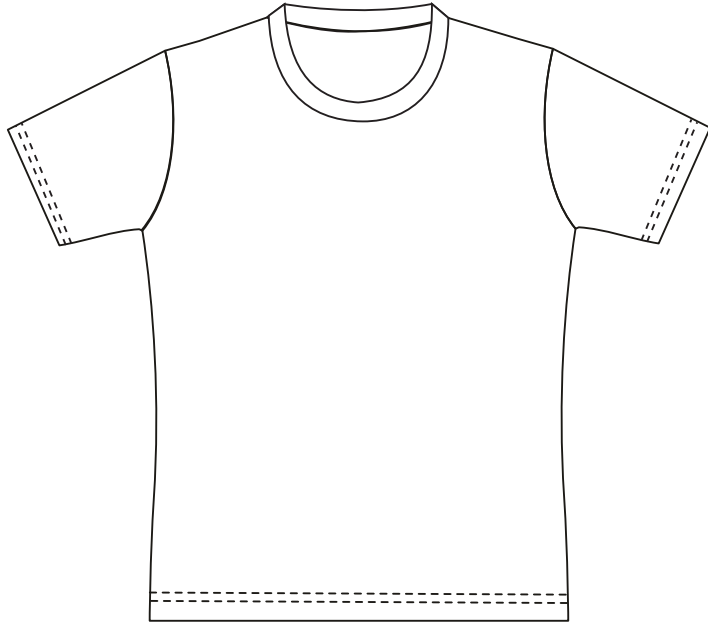

# PATTERN NO: CP127-AF MEN'S T SHIRT

*Front*

*Back*

**\*FILL ARTWORK INTO THE TEMPLATE.**

Mea.(cm)	Size available									
	XS	S	M	L	XL	2XL	3XL	4XL	5XL	6XL
CHEST CIRCUMFERENCE	105	110	115	120	125	130	135	140	145	150
CENTRAL BACK LENGTH	72	73	74	75	76	77	79	81	83	85