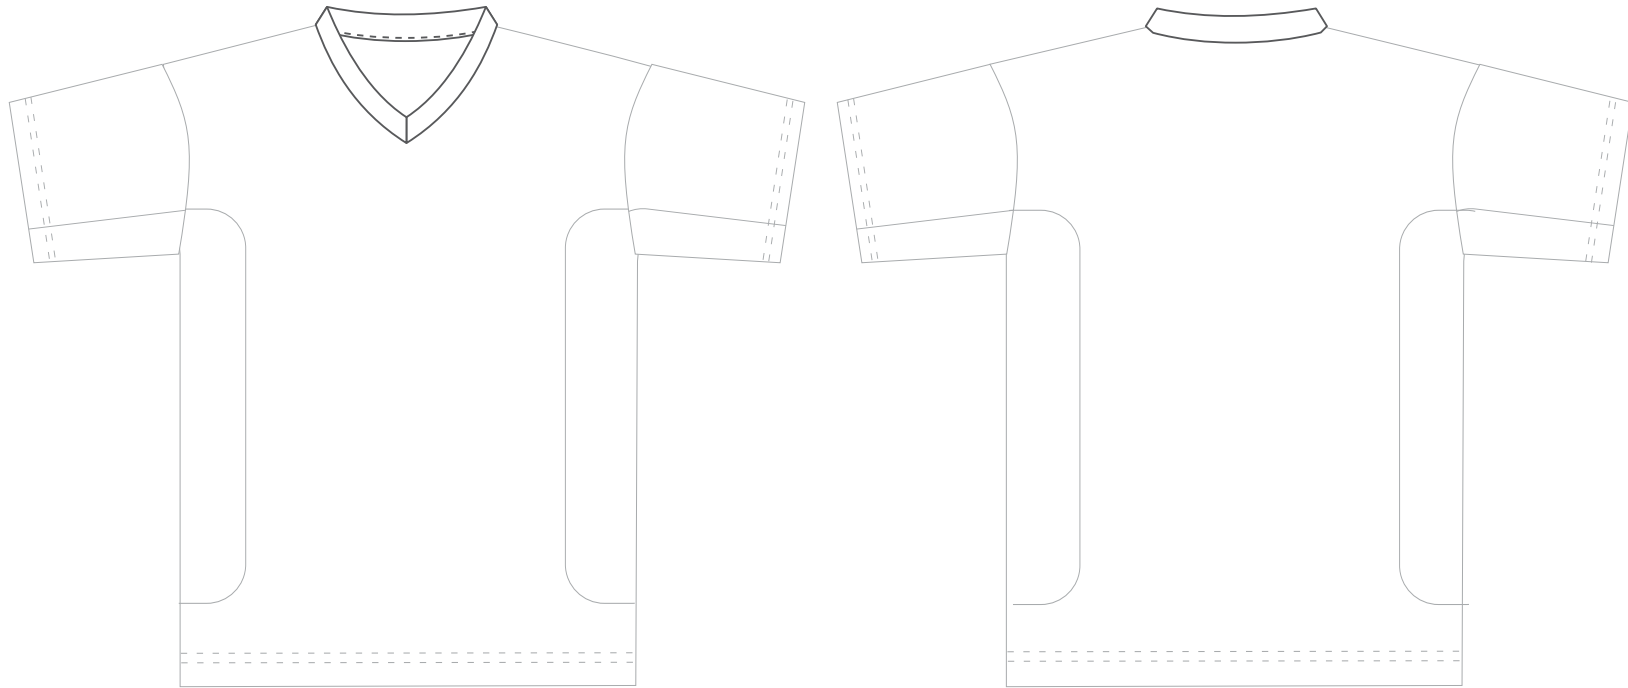

PATTERN NO, :JSP215-1A V NECK SOCCER TOP

Front

Back

***FILL YOU ARTWORK INTO THE TEMPLATE.**

Mea.(cm)	Size available														
	4	6	8	10	12	14	16	S	M	L	XL	2XL	3XL	4XL	5XL
1/2 CHEST	38	40	42	44	46	48	50	52	54	56	58	61	63	65	67
CENTRE BACK	50	55	60	64	67	70	73	74.5	75.5	76.5	77.5	78	78.5	79.5	80