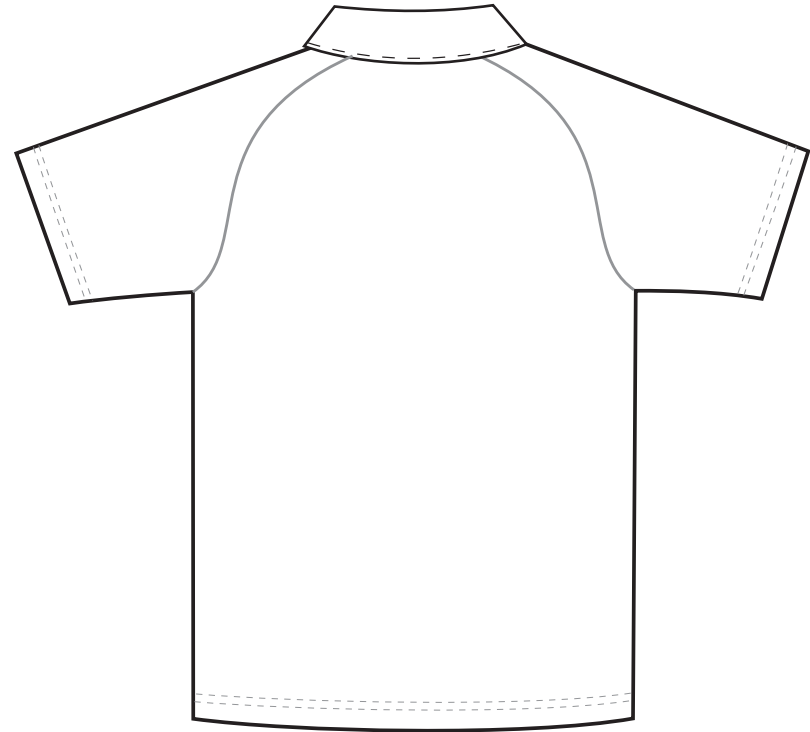

PATTERN NO, :TP011-1 MALE RAGLAN SS POLO

Front

Back

***FILL ARTWORK INTO THE TEMPLATE.**

Mea.(cm)	Size available														
	6	8	10	12	14/2XS	XS	S	M	L	XL	2XL	3XL	4XL	5XL	6XL
1/2 CHEST	38	41	43	47.5	50.5	52	54.5	56.5	60	62	64.5	68	71.5	74	76.5
FRONT LENGTH	45.5	50	56.5	62	66	68	71	73.5	74	76	78	78.5	79	79.5	80