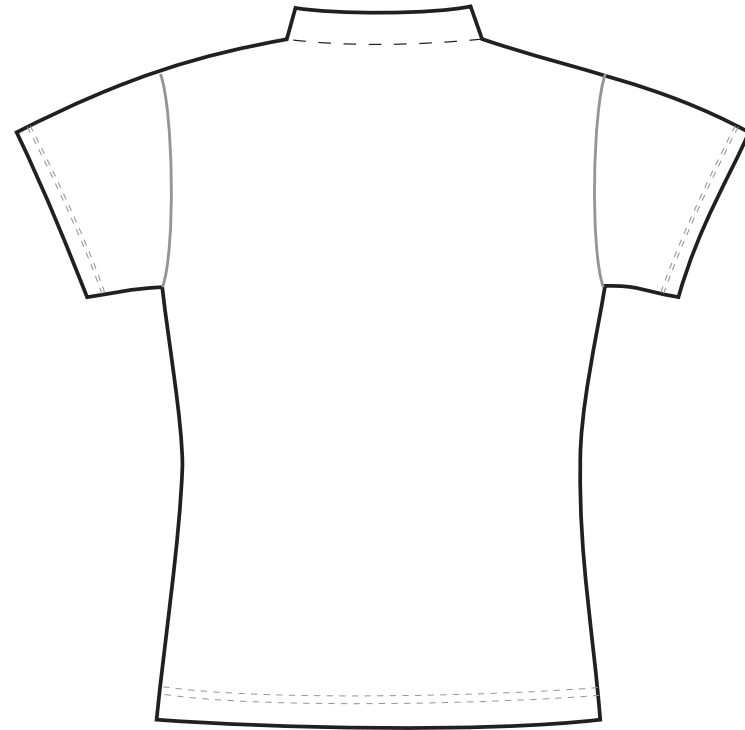

PATTERN NO,:TP012 FEMALE SS POLO

Front

Back

***FILL ARTWORK INTO THE TEMPLATE.**

Mea.(cm)	Size available														
	6	8	10	12	14	XS	S	M	L	XL	2XL	3XL	4XL	5XL	6XL
1/2 CHEST	41	44	46.5	48.5	49.5	50	53	54.5	56	57.5	59	63	65	67	68
FRONT LENGTH	50	60.5	61.5	63	64	64.5	65	66.5	67	67.5	69.5	70	72.5	75	76