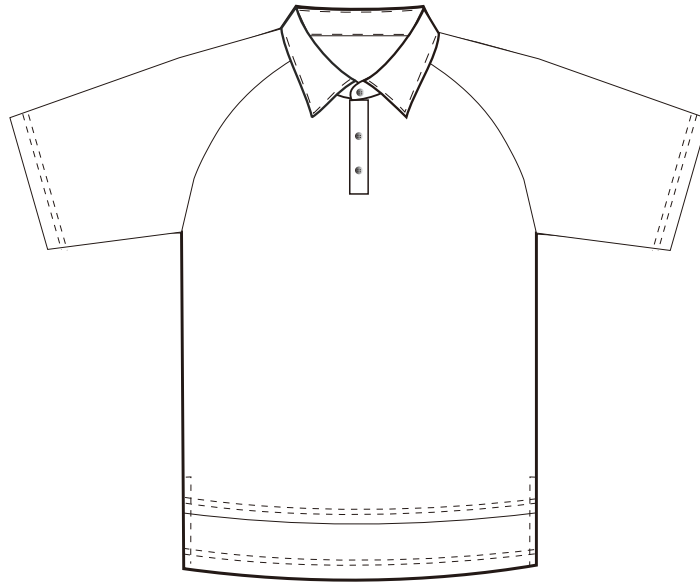

PATTERN NO, :CCP001 CRICKET RAGLAN SS POLO

Front

Back

***FILL YOU ARTWORK INTO THE TEMPLATE.**

Mea.(cm)	Size Available													
	K4	K6	K8	K10	K12	XS	S	M	L	XL	2XL	3XL	4XL	5XL
½ CHEST	39	41.5	44	46.5	48	50.5	53	55.5	58	60.5	63	65.5	68	70.5
CBL	55	59	63	67	71	73	75	77	79	81	83	85	87	89