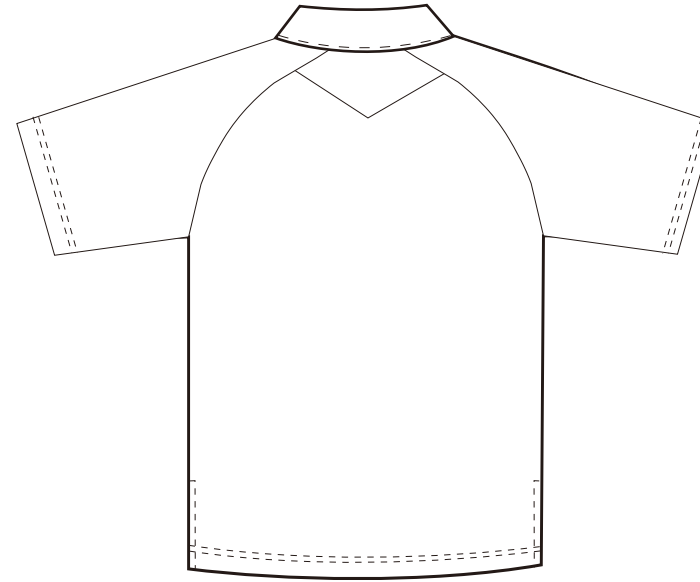

PATTERN NO, :CCP001 CRICKET RAGLAN SS POLO

Front

Back

***FILL YOU ARTWORK INTO THE TEMPLATE.**

Mea.(cm)	Size Available													
	K4	K6	K8	K10	K12	XS	S	M	L	XL	2XL	3XL	4XL	5XL
½ CHEST	39	41.5	44	46.5	48	50.5	53	55.5	58	60.5	63	65.5	68	70.5
CBL	55	59	63	67	71	73	75	77	79	81	83	85	87	89