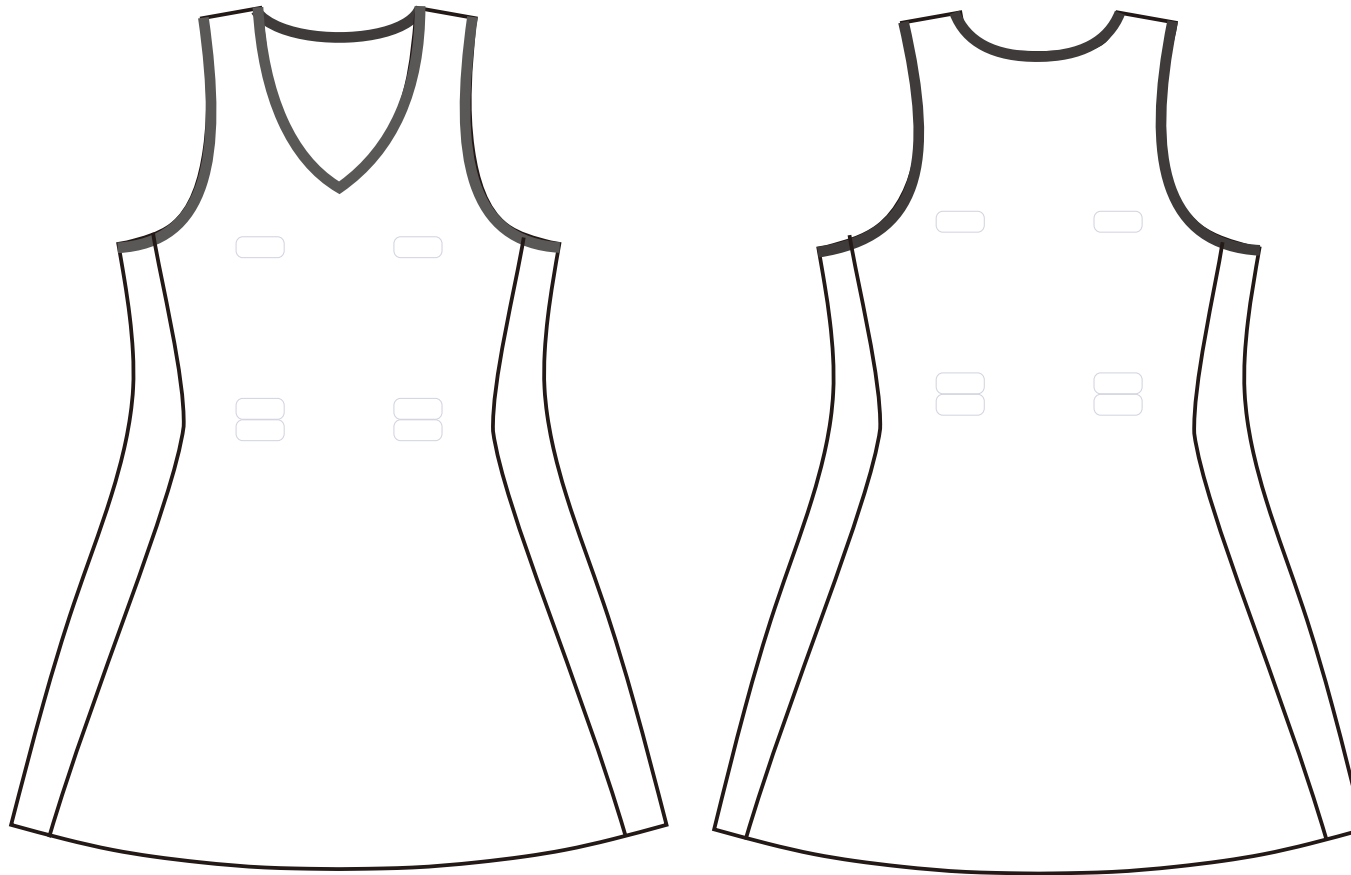

# PATTERN NO: CP118-1With Side Panel A LINE NET BALL SKIRT

*Front*

*Back*

\*FILL YOU ARTWORK INTO THE TEMPLATE.

Mea.(CM)	Size Available												
	6	8	10	12	14	S	M	L	XL	2XL	3XL	4XL	5XL
½ CHEST	29	31.5	34	36.5	39	41.5	44	46.5	49	51.5	54	56.5	59
BODY LENGTH	69	71.5	74	76.5	79	81.5	84	86.5	89	91.5	94	96.5	99