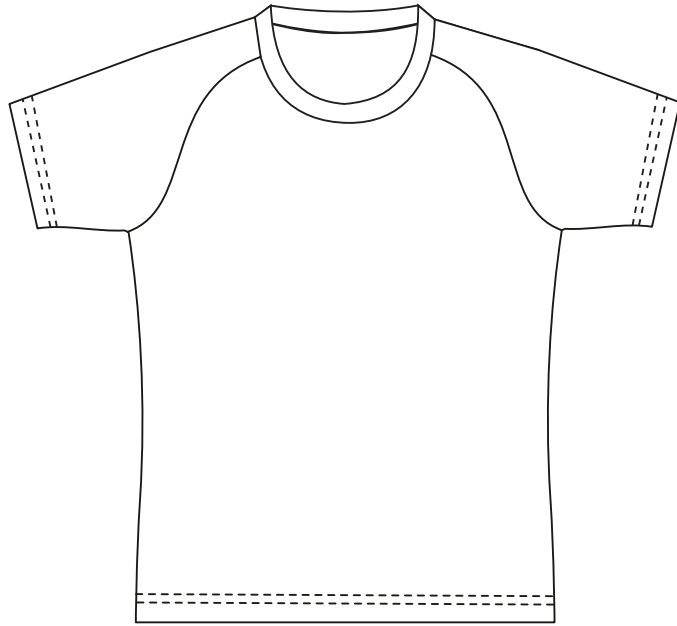

PATTERN NO: CP128-AF YOUTH'S RAGLAN SLEEVE SS TEE

Front

Back

***FILL ARTWORK INTO THE TEMPLATE.**

Mea.(cm)	Size available								
	2	3	4	6	8	10	12	14	16
CHEST CIRCUMFERENCE	74	76	78	82	86	90	94	100	106
LENGTH FROM HPS	44	46	48	52	55	59	63	67	72