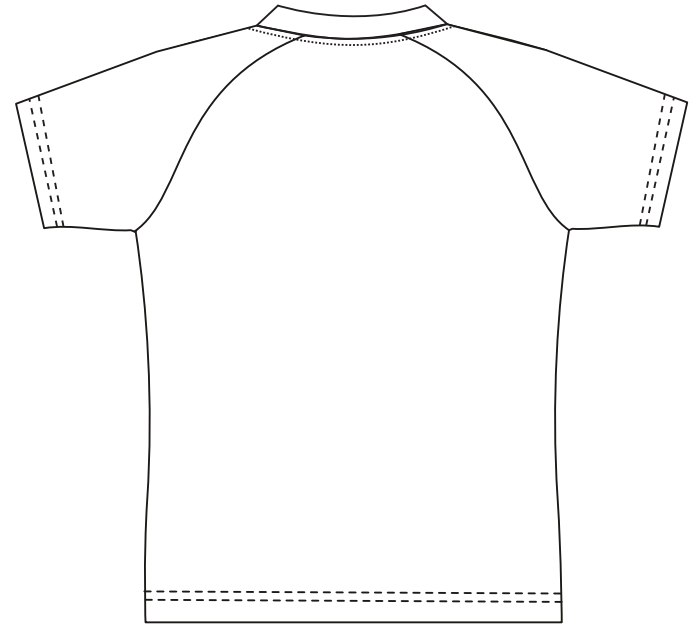

PATTERN NO: CP128-AF YOUTH'S RAGLAN SLEEVE SS TEE

Front

Back

***FILL ARTWORK INTO THE TEMPLATE.**

Mea.(cm)	Size available								
	2	3	4	6	8	10	12	14	16
CHEST CIRCUMFERENCE	74	76	78	82	86	90	94	100	106
LENGTH FROM HPS	44	46	48	52	55	59	63	67	72