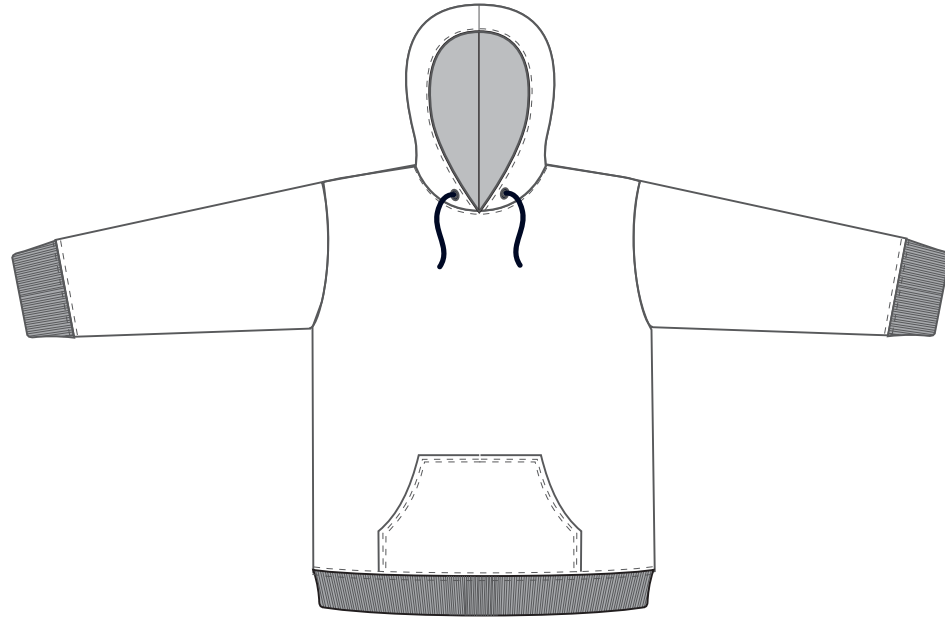

PATTERN NO, :CP303-HOODIE JACKET

Front

Back

***FILL YOU ARTWORK INTO THE TEMPLATE.**

Mea.(cm)	Size Available											
	8/4XS	10/3XS	12/2XS	14/XS	S	M	L	XL	2XL	3XL	4XL	5XL
1/2 CHEST	44	47	49	52	54	57	59	62	64	67	69	72
CBL	59	63	65	67	69	71	73	75	77	79	81	83