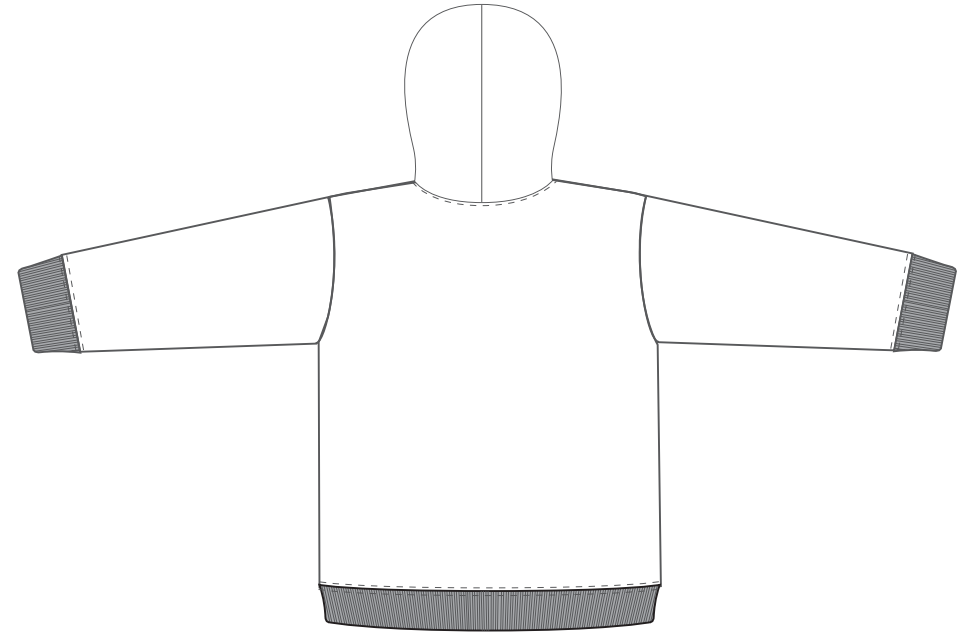

PATTERN NO, :CP303-HOODIE JACKET

Front

Back

***FILL YOU ARTWORK INTO THE TEMPLATE.**

Mea.(cm)	Size Available											
	8/4XS	10/3XS	12/2XS	14/XS	S	M	L	XL	2XL	3XL	4XL	5XL
1/2 CHEST	44	47	49	52	54	57	59	62	64	67	69	72
CBL	59	63	65	67	69	71	73	75	77	79	81	83