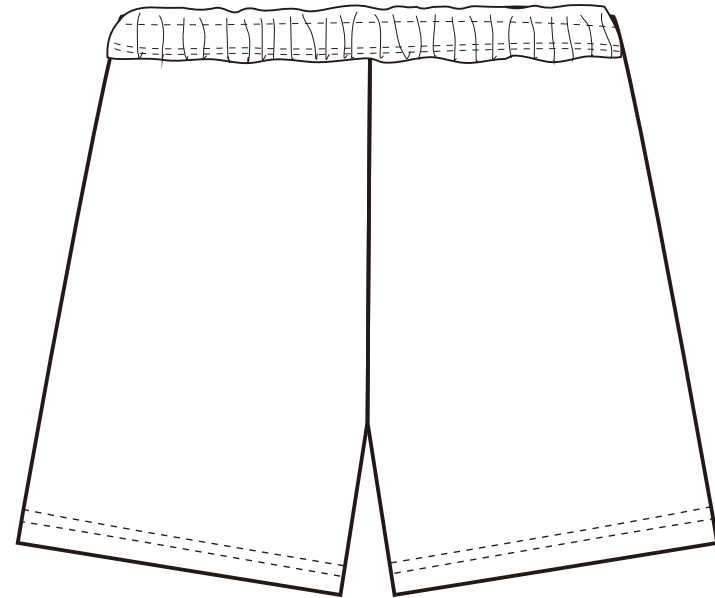

PATTERN NO:CG015=CW020 CW070-SHORTS

FRONT

BACK

***FILL YOU ARTWORK INTO THE TEMPLATE.**

Mea.(cm)	Savailableize																	
	4	6	8	10	12	14	16	XS	S	M	L	XL	2XL	3XL	4XL	5XL	6XL	7XL
RELAXED WAIST	21	23	25	27	29	31	33	34	35	37.5	40	42.5	44	46.5	49	51.5	54	56.5
OUTSIDE LEG	35	36	37	38	39.5	41	42	44	45	46	47	48	49	50	51	52	53	54