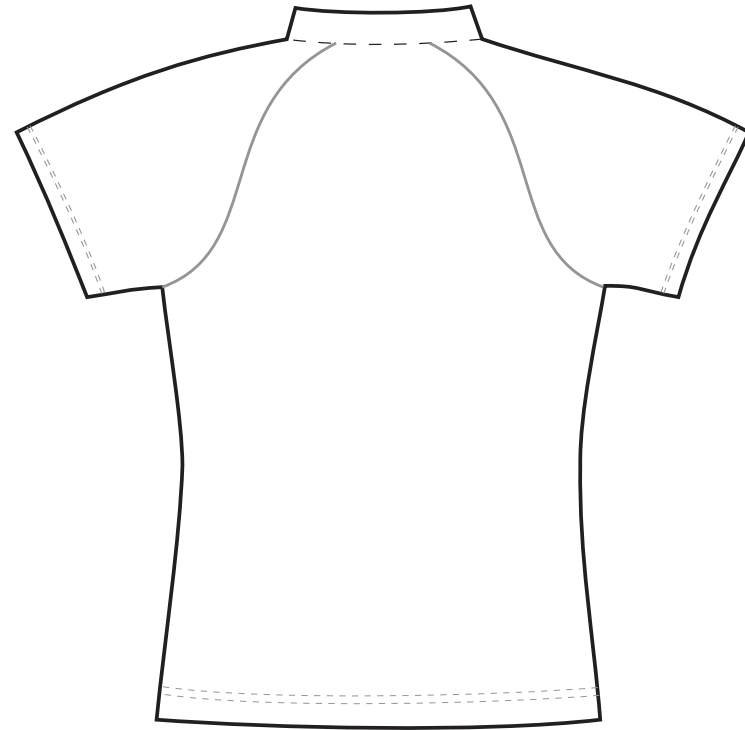

# PATTERN NO, :TP012-2 FEMALE RAGLAN SS POLO

*Front*

*Back*

**\*FILL ARTWORK INTO THE TEMPLATE.**

Mea.(cm)	Size available														
	6	8	10	12	14	XS	S	M	L	XL	2XL	3XL	4XL	5XL	6XL
1/2 CHEST	41	44	46.5	48.5	49.5	50	53	54.5	56	57.5	59	63	65	67	68
FRONT LENGTH	50	60.5	61.5	63	64	64.5	65	66.5	67	67.5	69.5	70	72.5	75	76