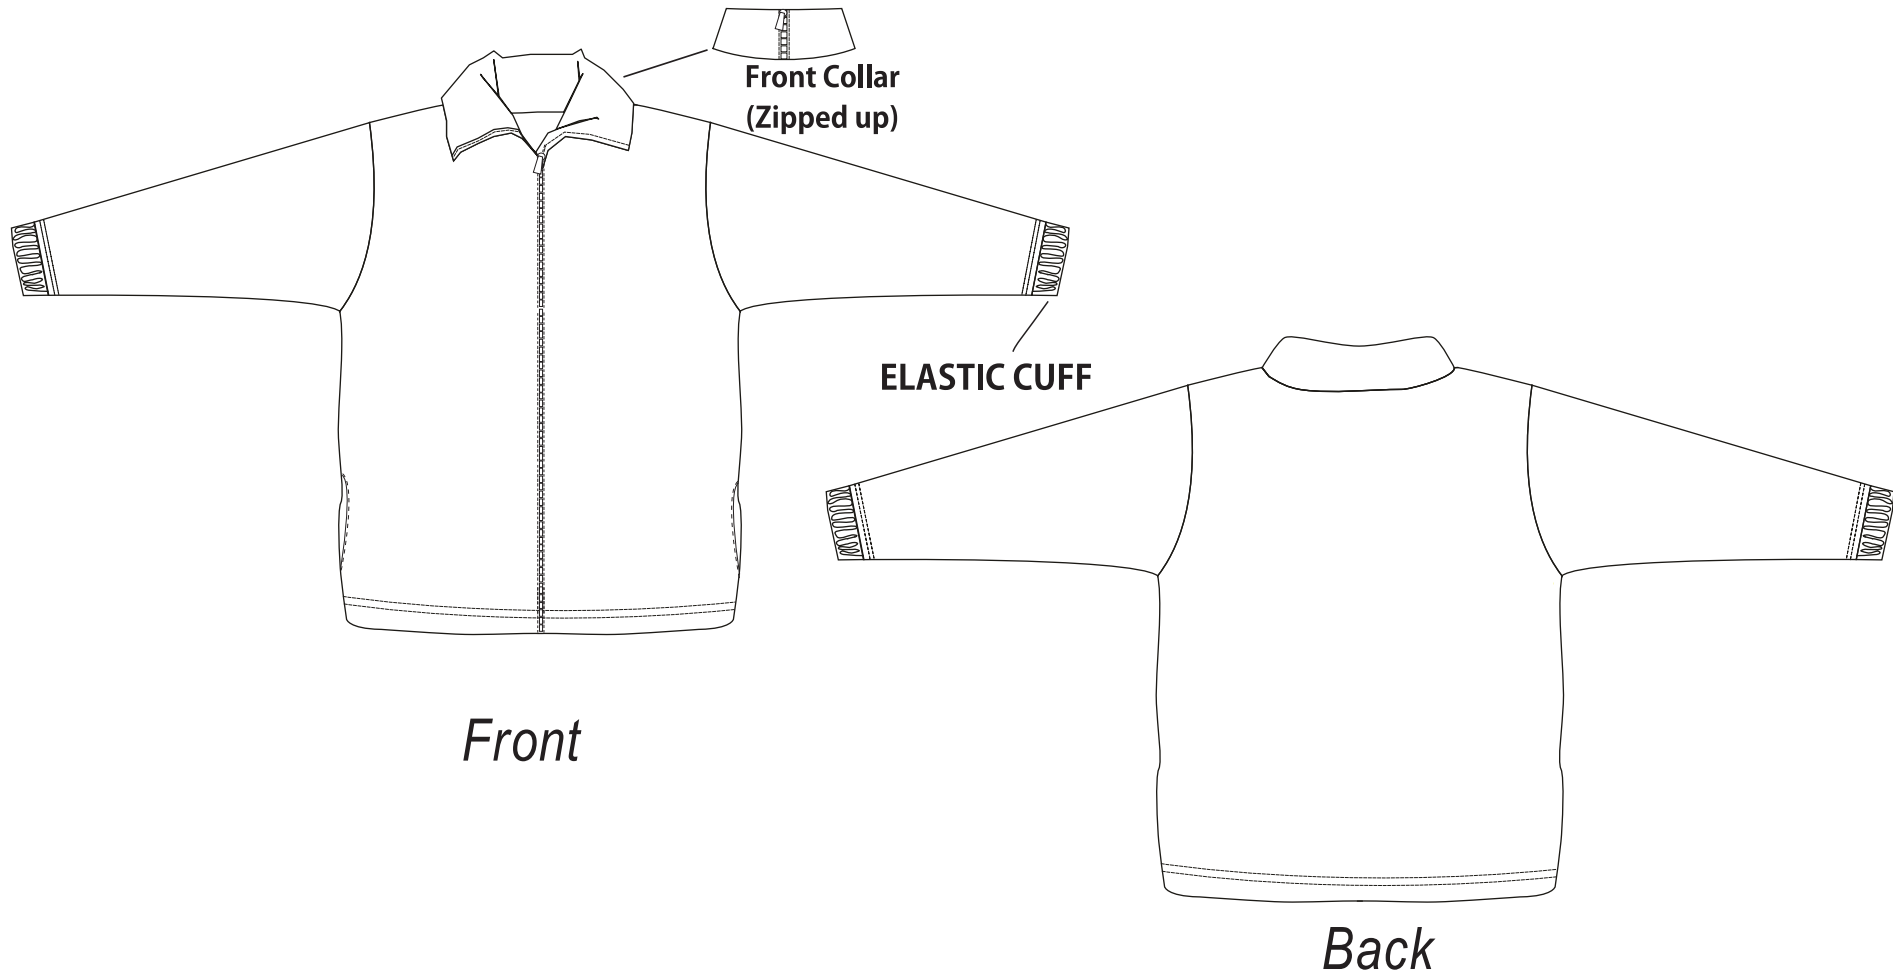

# PATTERN NO,:CP210-TRACK JACKET

\*FILL YOU ARTWORK INTO THE TEMPLATE.

Mea.(CM)	Size Available																
	4	6	8	10	12	14	16	XS	S	M	L	XL	2XL	3XL	4XL	5XL	6XL
½ Chest	52	54	57	60	63	66	69	63	64	66	68.5	71	74.5	77	80	83	86
Body Length	48	51	55	59	62	66	67.5	65	65.8	68	70.5	74	75	79	80	83.5	84.5