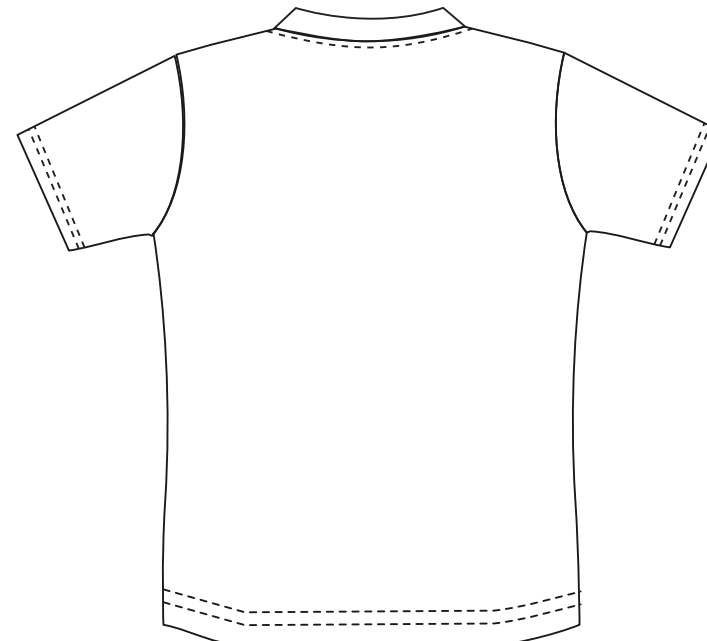

PATTERN NO, :CP610 LADY'S ROUND NECKT SHIRT

Front

Back

***FILL ARTWORK INTO THE TEMPLATE.**

Mea.(cm)	Size Available								
	8	10	12	14	16	18	20	22	24
½ Chest	42	44	45	47.5	50	53	56.5	61	65
BACK CENTRAL LENGTH	57	59	60	64	66	68	70	71.5	76