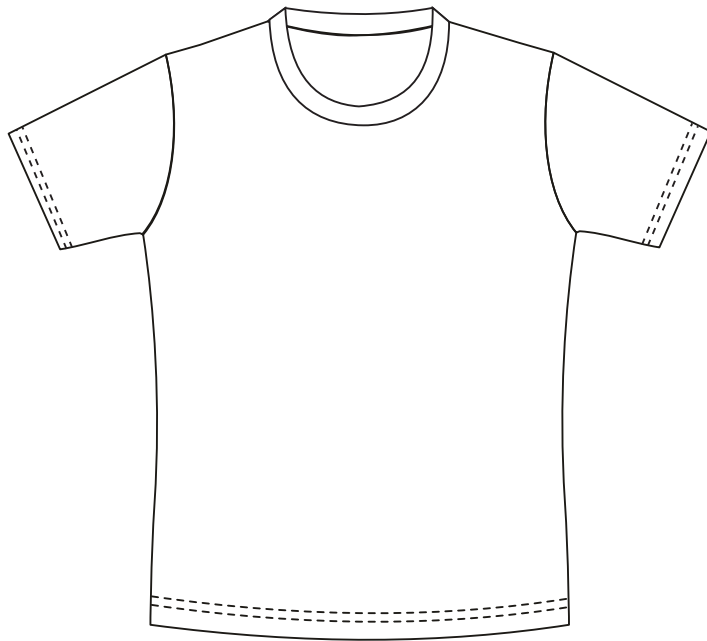

PATTERN NO, :CP610 LADY'S ROUND NECKT SHIRT

Front

Back

***FILL ARTWORK INTO THE TEMPLATE.**

Mea.(cm)	Size Available								
	8	10	12	14	16	18	20	22	24
½ Chest	42	44	45	47.5	50	53	56.5	61	65
BACK CENTRAL LENGTH	57	59	60	64	66	68	70	71.5	76