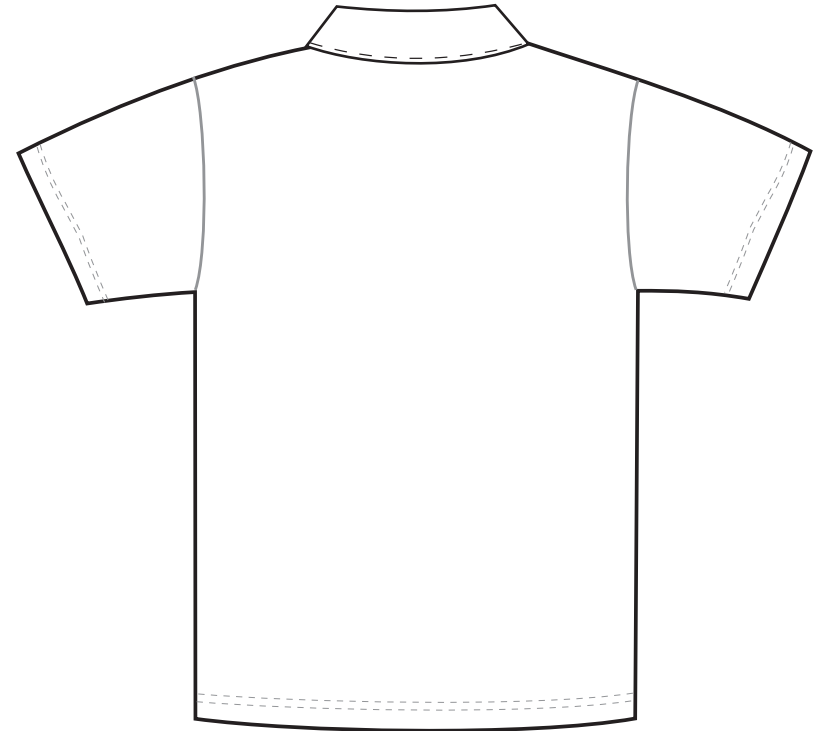

# PATTERN NO, :TP011 MALE SS POLO

*Front*

*Back*

**\*FILL ARTWORK INTO THE TEMPLATE.**

Mea.(cm)	Size available														
	6	8	10	12	14/2XS	XS	S	M	L	XL	2XL	3XL	4XL	5XL	6XL
1/2 CHEST	38	41	43	47.5	50.5	52	54.5	56.5	60	62	64.5	68	71.5	74	76.5
FRONT LENGTH	45.5	50	56.5	62	66	68	71	73.5	74	76	78	78.5	79	79.5	80

Mea.(cm)	Size available						
	7XL	8XL	9XL	10XL	11XL	12XL	13XL
1/2 CHEST	79	81.5	84	86.5	89	91.5	94
FRONT LENGTH	80.5	81	81.5	82	82.5	83	83.5